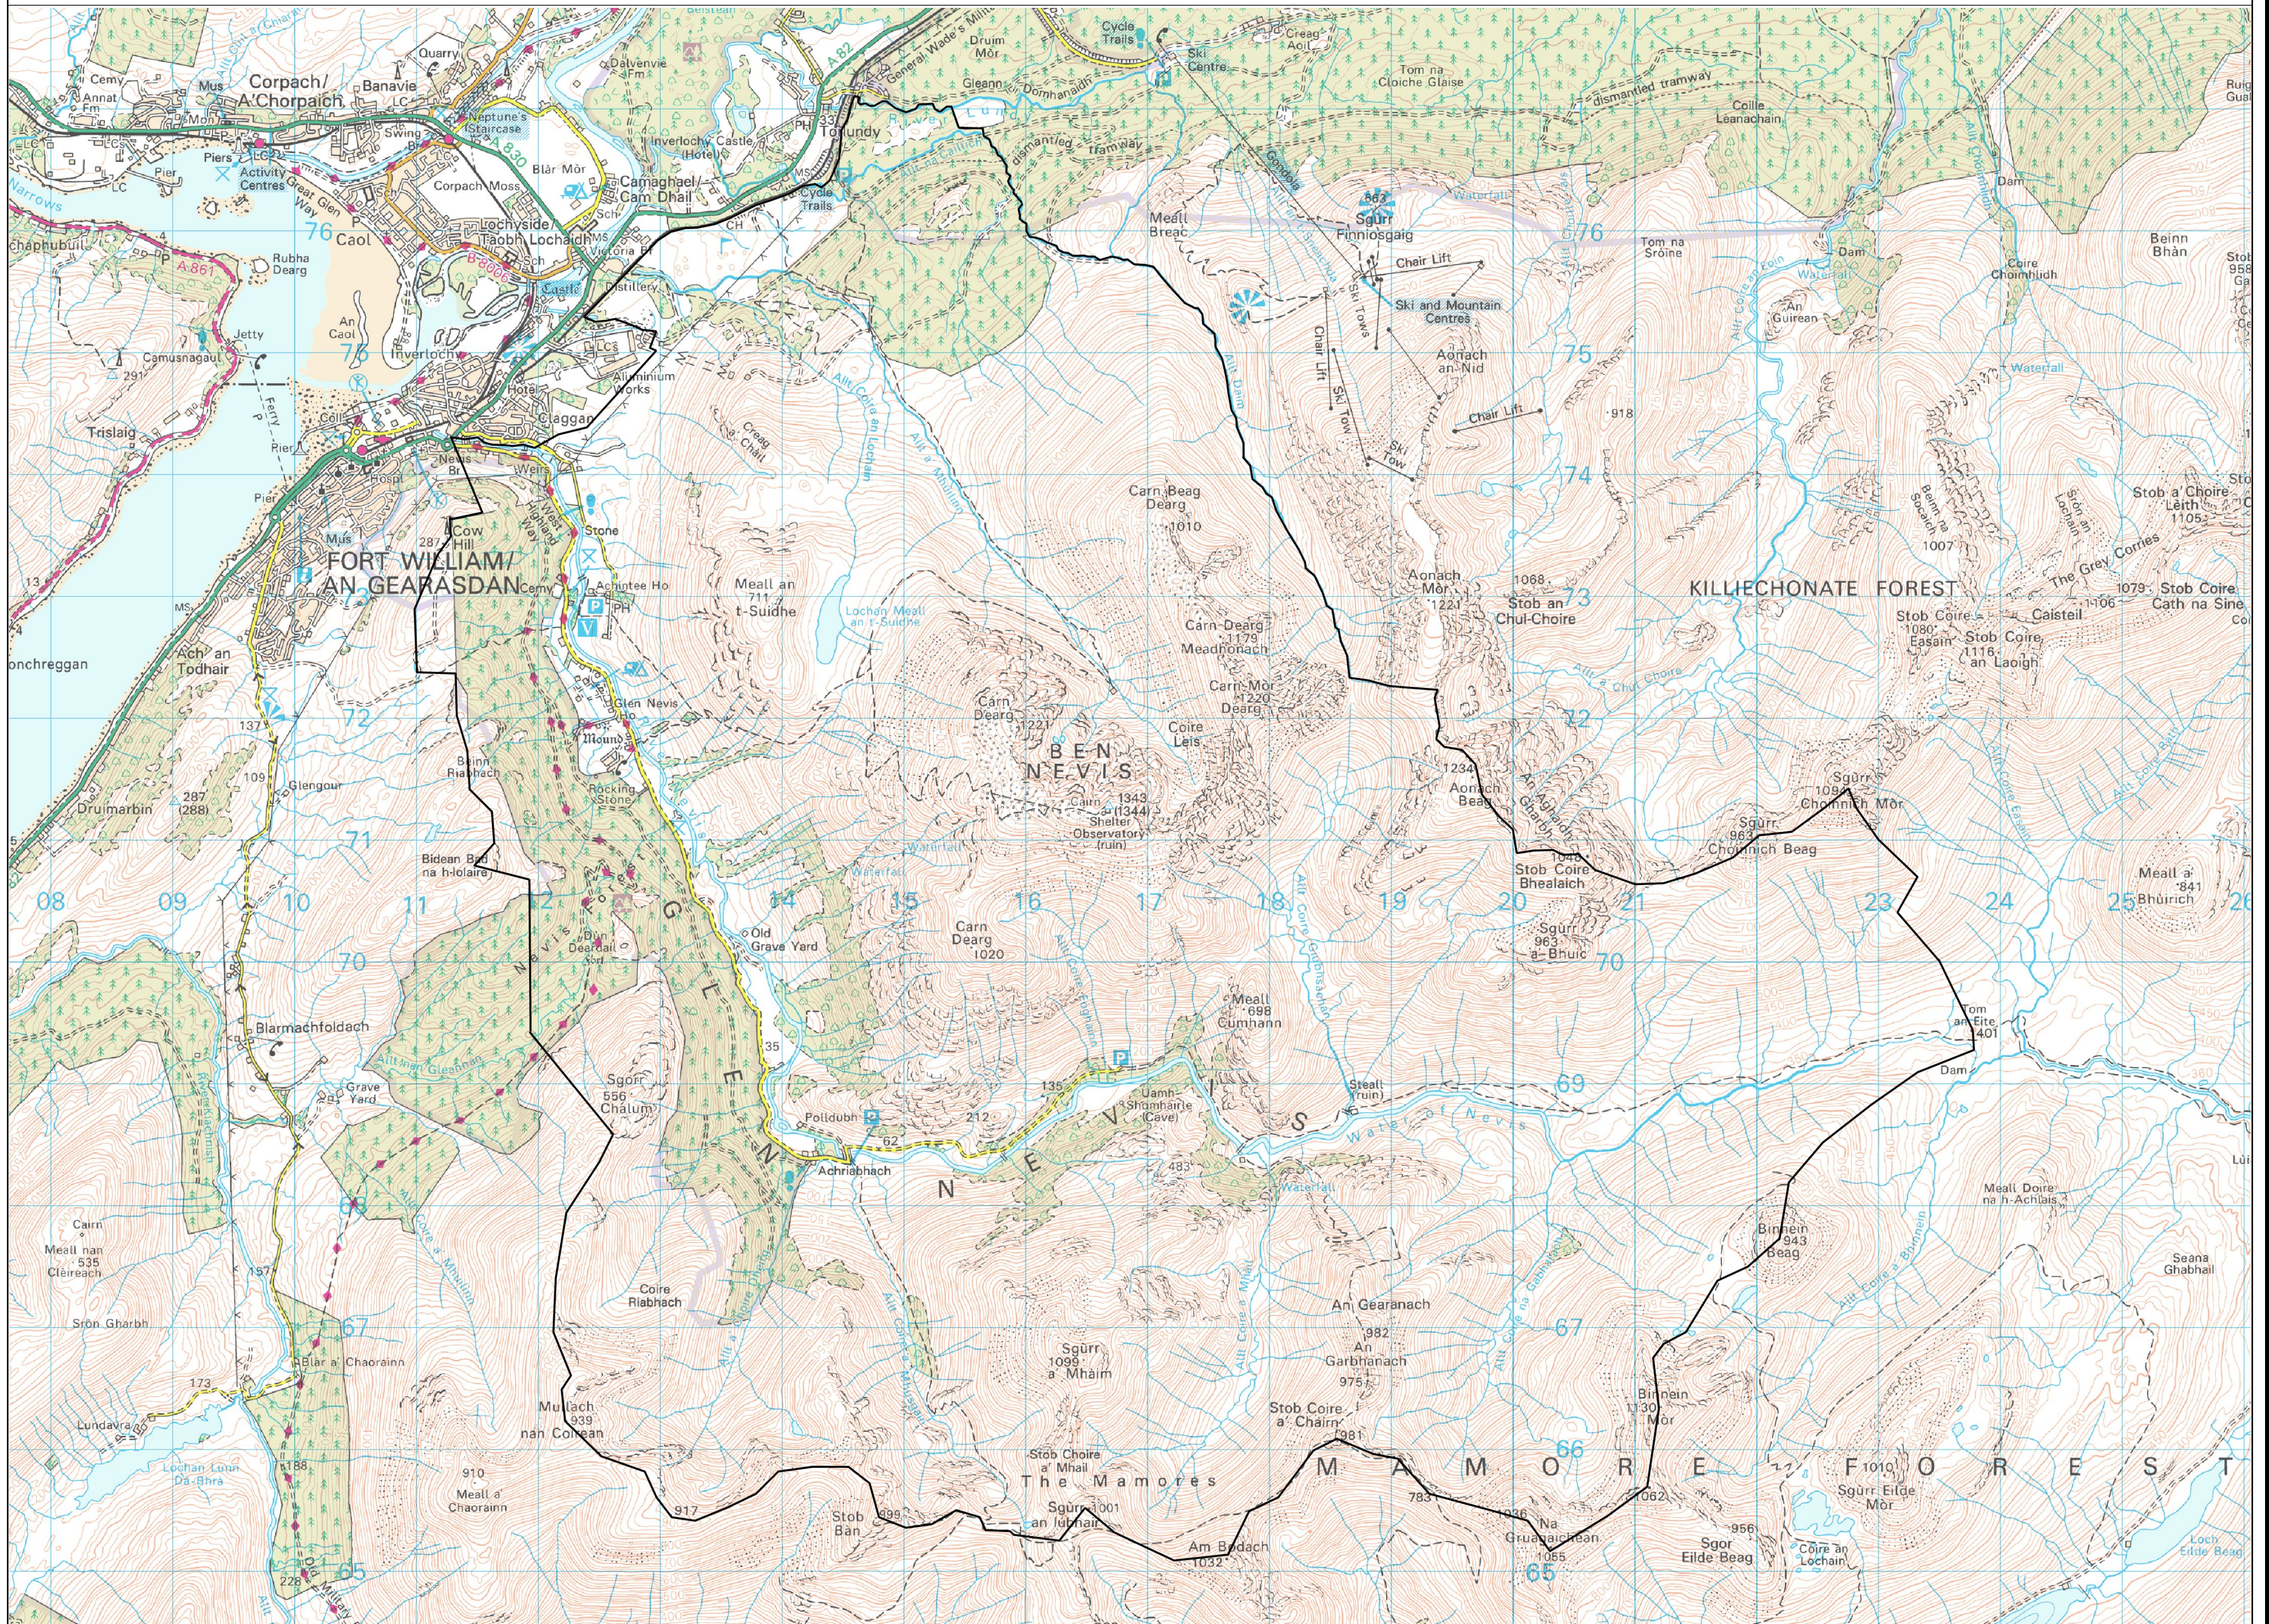

NLP boundary